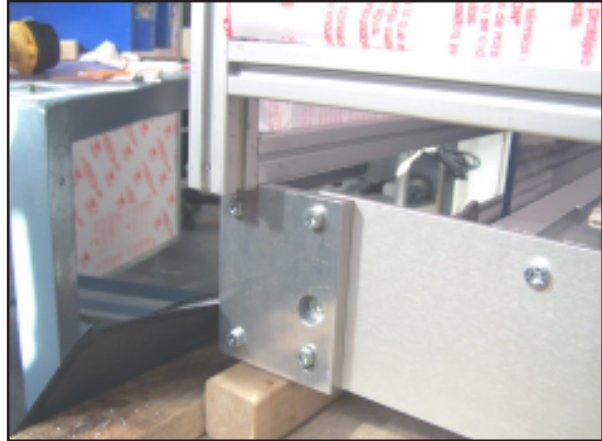

PICTORIAL MOUNTING INSTRUCTIONS

LOCATIONS:

The four locations that need to be referenced are:

- Front Left · Front Right
- Rear Left · Rear Right

See the picture at right to view the Front Left and Front Right mounting plate locations. The pictures that follow show close-ups of all four mounting plate/bracket locations. Pictures will show both outside and inside views of each corner.

Front Left Mounting Plate/Bracket

Front Right Mounting Plate/Bracket

FRONT LEFT, OUTER VIEW

FRONT RIGHT, OUTER VIEW

FRONT LEFT, INNER VIEW

FRONT RIGHT, INNER VIEW

SEE NEXT PAGE FOR PICTURES OF THE REAR MOUNTING PLATES/BRACKETS ...

REAR LEFT, OUTER VIEW

REAR RIGHT, OUTER VIEW

REAR LEFT, INNER VIEW

REAR RIGHT, INNER VIEW

***If you have any questions, call Techno Technical Support at (516) 328-3970
or e-mail Techno at: support@technocnc.com***